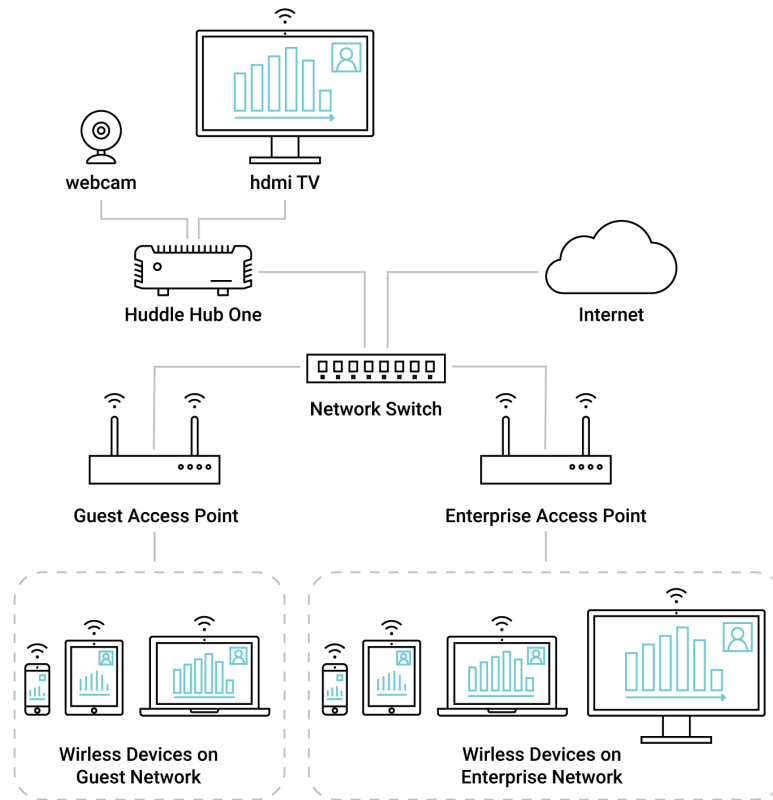

Why Huddle Hub One ?

Huddle Hub One in videoconference

True wireless

USB webcam becomes wireless and you don't need cables to use it in videoconference.

Huddle Hub One in videoconference

17

Integration with VC software

Huddle Hub One gets the webcam and makes it available for the VC software.

True wireless!

Huddle Hub One in videoconference

18

Compliant with

- Skype
- Skype for Business
- Hangouts
- WebEx
- Zoom
- Cisco Spark
- GoToMeeting
- Slack
- ecc.

Huddle Hub One in videoconference

19

Networking and security

Huddle Hub One

Huddle Hub One+ (Access Point Mode)

Business grade security

- Secure boot
- Session passcode
- Stream encryption
- WPA2 WiFi security
- Connection from guest and enterprise networks (dual mode)

Configuration

Easy access to the Huddle Hub One configuration console: connect to the IP address with a common browser.

Presentation quality	HD 1080p30
Simultaneous sessions (rooms)	Up to 4
Users per session	64
Concurrent presenters per session	4
Wireless webcam quality	HD 720p
Encryption	AES128
Certification	CE, FCC, IC (HHO version only)
Firmware and software updates	Free of charge