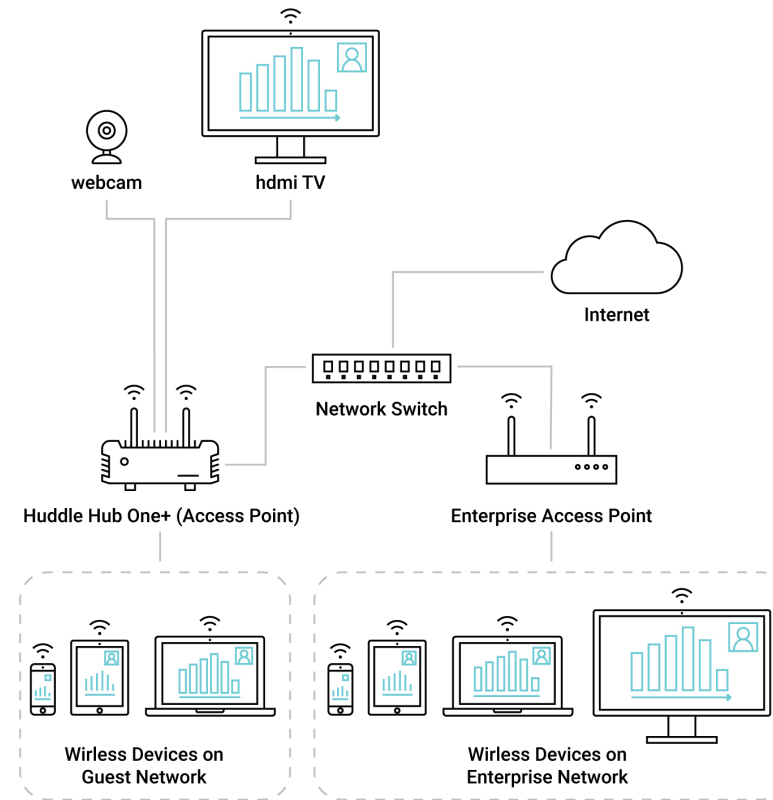

Huddle Hub One gets the webcam and makes it available for the VC software.

True wireless!

Huddle Hub One in videoconference

18

Compliant with

- Skype
- Skype for Business
- Hangouts
- WebEx
- Zoom
- Cisco Spark
- GoToMeeting
- Slack
- ecc.

Huddle Hub One in videoconference

19

Networking and security

Huddle Hub One

Huddle Hub One+ (Access Point Mode)

Business grade security

- Secure boot
- Session passcode
- Stream encryption
- WPA2 WiFi security
- Connection from guest and enterprise networks (dual mode)

Configuration

Easy access to the Huddle Hub One configuration console: connect to the IP address with a common browser.

Presentation quality	HD 1080p30
Simultaneous sessions (rooms)	Up to 4
Users per session	64
Concurrent presenters per session	4
Wireless webcam quality	HD 720p
Encryption	AES128
Certification	CE, FCC, IC (HHO version only)
Firmware and software updates	Free of charge