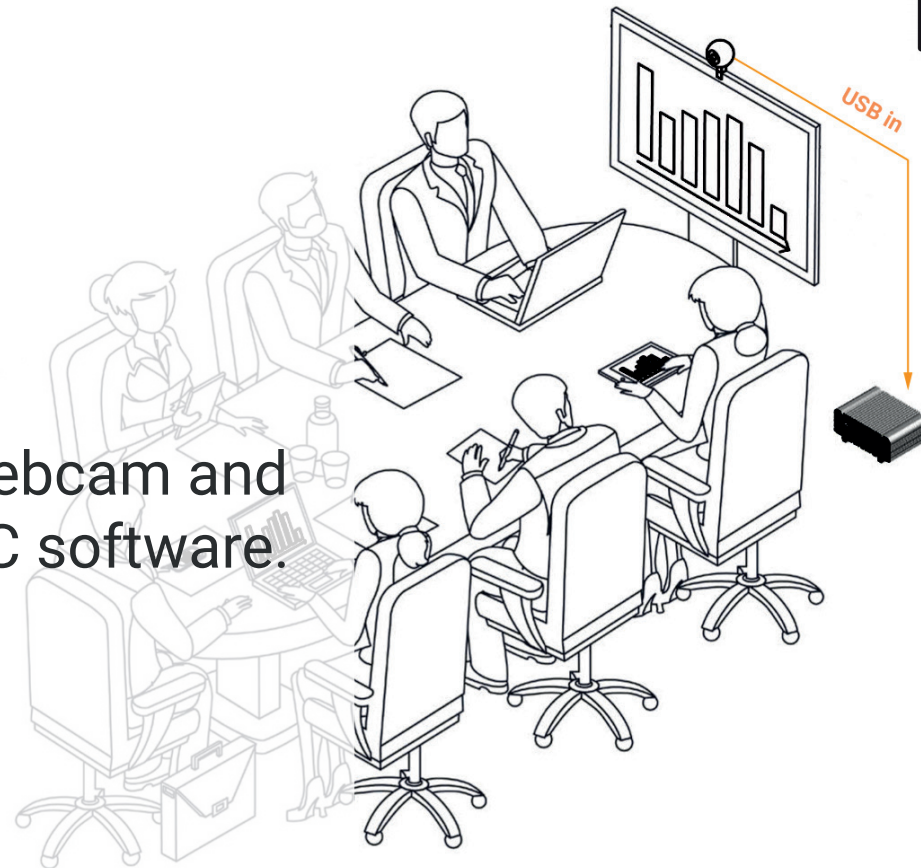

Why Huddle Hub One ?

Huddle Hub One in videoconference

True wireless

USB webcam becomes wireless and you don't need cables to use it in videoconference.

Huddle Hub One in videoconference

17

Integration with VC software

Huddle Hub One gets the webcam and makes it available for the VC software.

True wireless!

Huddle Hub One in videoconference

18

Compliant with

- Skype
- Skype for Business
- Hangouts
- WebEx
- Zoom
- Cisco Spark
- GoToMeeting
- Slack
- ecc.

Huddle Hub One in videoconference

19

Networking and security

Huddle Hub One

Huddle Hub One+ (Access Point Mode)

Business grade security

- Secure boot
- Session passcode
- Stream encryption
- WPA2 WiFi security
- Connection from guest and enterprise networks (dual mode)