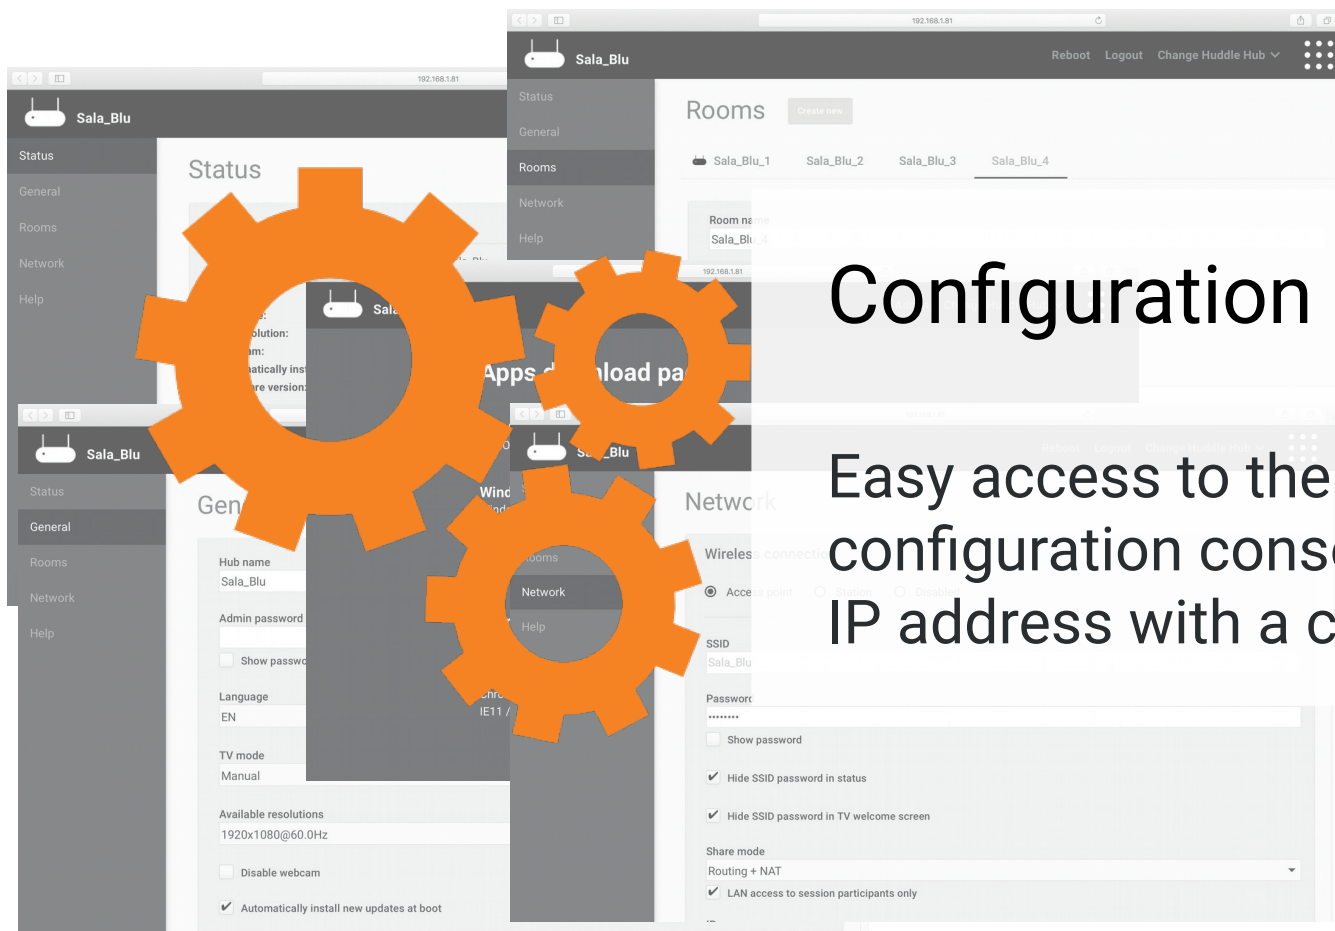

Huddle Hub One gets the webcam and makes it available for the VC software.

True wireless!

Huddle Hub One in videoconference

18

Compliant with

- Skype
- Skype for Business
- Hangouts
- WebEx
- Zoom
- Cisco Spark
- GoToMeeting
- Slack
- ecc.

Huddle Hub One in videoconference

19

Networking and security

Huddle Hub One

Huddle Hub One+ (Access Point Mode)

Business grade security

- Secure boot
- Session passcode
- Stream encryption
- WPA2 WiFi security
- Connection from guest and enterprise networks (dual mode)

Configuration

Easy access to the Huddle Hub One configuration console: connect to the IP address with a common browser.

Presentation quality	HD 1080p30
Simultaneous sessions (rooms)	Up to 4
Users per session	64
Concurrent presenters per session	4
Wireless webcam quality	HD 720p
Encryption	AES128
Certification	CE, FCC, IC (HHO version only)
Firmware and software updates	Free of charge