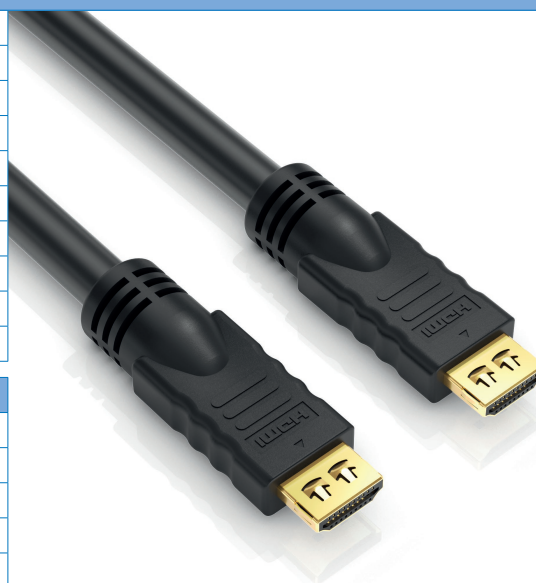

### Features

- High Speed HDMI for UltraHD / 4K @30Hz or FullHD / 1080p
- Integrated Ethernet channel for 100 MBit network transmission via HDMI
- Tin plated, high-purity OFC copper conductors and triple shielding
- Innovative Secure-Lock-System™ for HDMI connections
- Especially suitable for professional applications and installations

#### Connections

Connector material	PVC
Contact material	24 carat gold-plated
Shielding	Yes
Connector 1	HDMI Type-A plug (19pin)
Connector 1 dimensions	53,5 x 19,5 x 10,5 (mm)
Connector 2	HDMI Type-A plug (19pin) incl. APO™
Connector 2 dimensions	53,5 x 19,5 x 10,5 (mm)
Contacts	24 carat gold-plated, durable design

#### Cable

Type	Round cable
Length	7.50m   10.00m   15.00m   20.00m   25.00m   30.00m
Inner conductor material	Tin-plated OFC copper
AWG	AWG24
Number of shieldings	Triple shielded
Shielding 1	Aluminium foil (100% tight)
Shielding 2	Aluminium foil (100% tight)
Shielding 3	Mesh (100% tight)
Outer material	Flexible PVC
Outer diameter	10,5mm