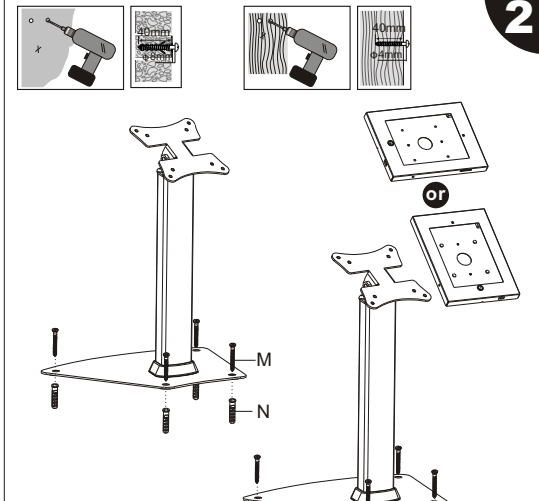

PDS-5600
Installation Instruction

ITEM	DESCRIPTION/PART NO.	QUANTITY	ITEM	DESCRIPTION/PART NO.	QUANTITY
A	pole	1	I	silicone pad(D)	1
B	anti-theft box	1	J	silicone pad(E)	1
C	base	1	K	silicone pad(F)	1
D	plastic pad	1	L	M6x16	4
E	key	2	M	ST5.5x38	4
F	silicone pad(A)	2	N	concrete anchor	4
G	silicone pad(B)	2	O	Allen key	1
H	silicone pad(C)	1	P	M5x8	4

1

2