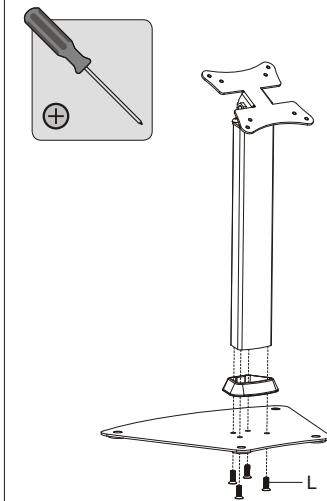

PDS-5600
Installation Instruction

ITEM	DESCRIPTION/PART NO.	QUANTITY	ITEM	DESCRIPTION/PART NO.	QUANTITY
A	pole	1	I	silicone pad(D)	1
B	anti-theft box	1	J	silicone pad(E)	1
C	base	1	K	silicone pad(F)	1
D	plastic pad	1	L	M6x16	4
E	key	2	M	ST5.5x38	4
F	silicone pad(A)	2	N	concrete anchor	4
G	silicone pad(B)	2	O	Allen key	1
H	silicone pad(C)	1	P	M5x8	4

1

2